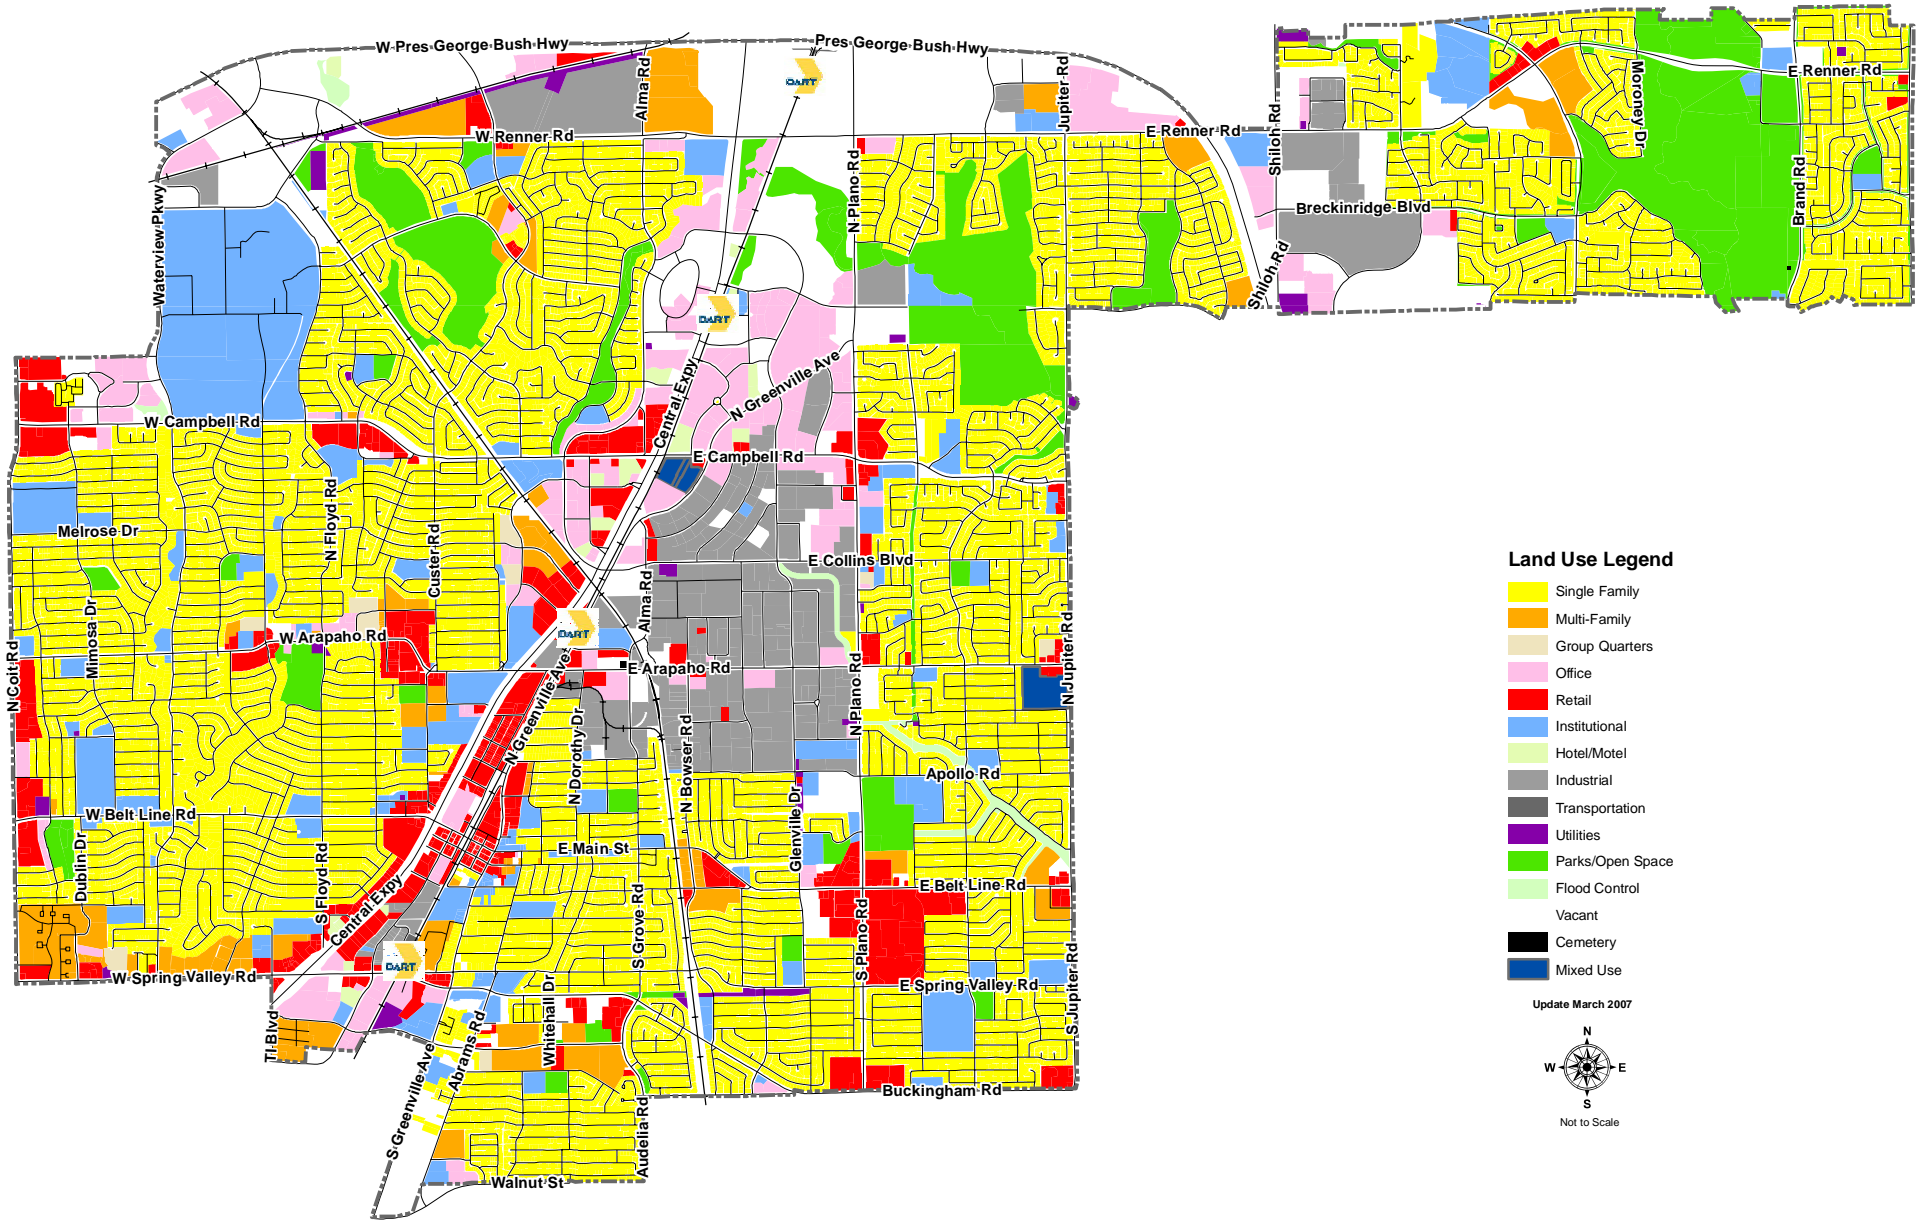

 City of Richardson - Current Land Use

Land Use Legend

- Single Family
- Multi-Family
- Group Quarters
- Office
- Retail
- Institutional
- Hotel/Motel
- Industrial
- Transportation
- Utilities
- Parks/Open Space
- Flood Control
- Vacant
- Cemetery
- Mixed Use