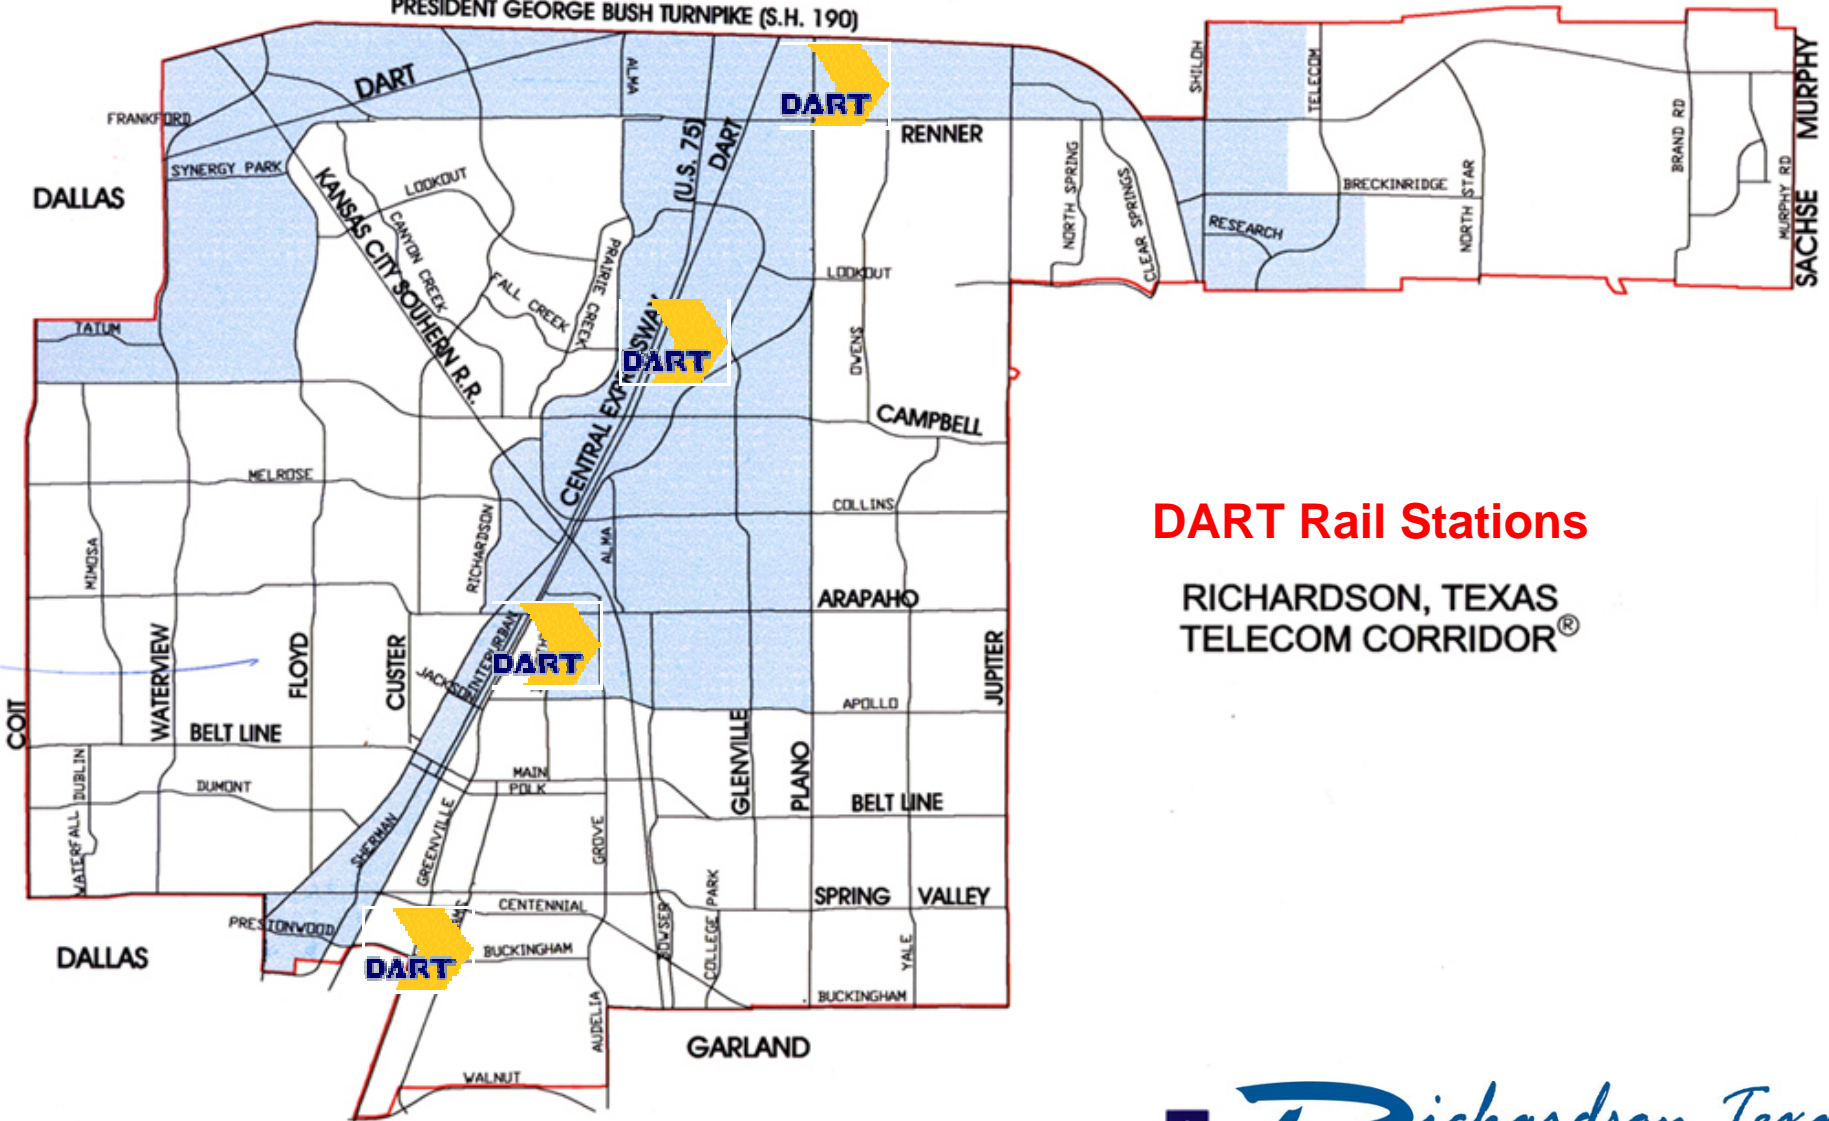

PLANO

PRESIDENT GEORGE BUSH TURNPIKE (S.H. 190)

DART Rail Stations

RICHARDSON, TEXAS
TELECOM CORRIDOR®

Richardson, Texas
ECONOMIC DEVELOPMENT PARTNERSHIP